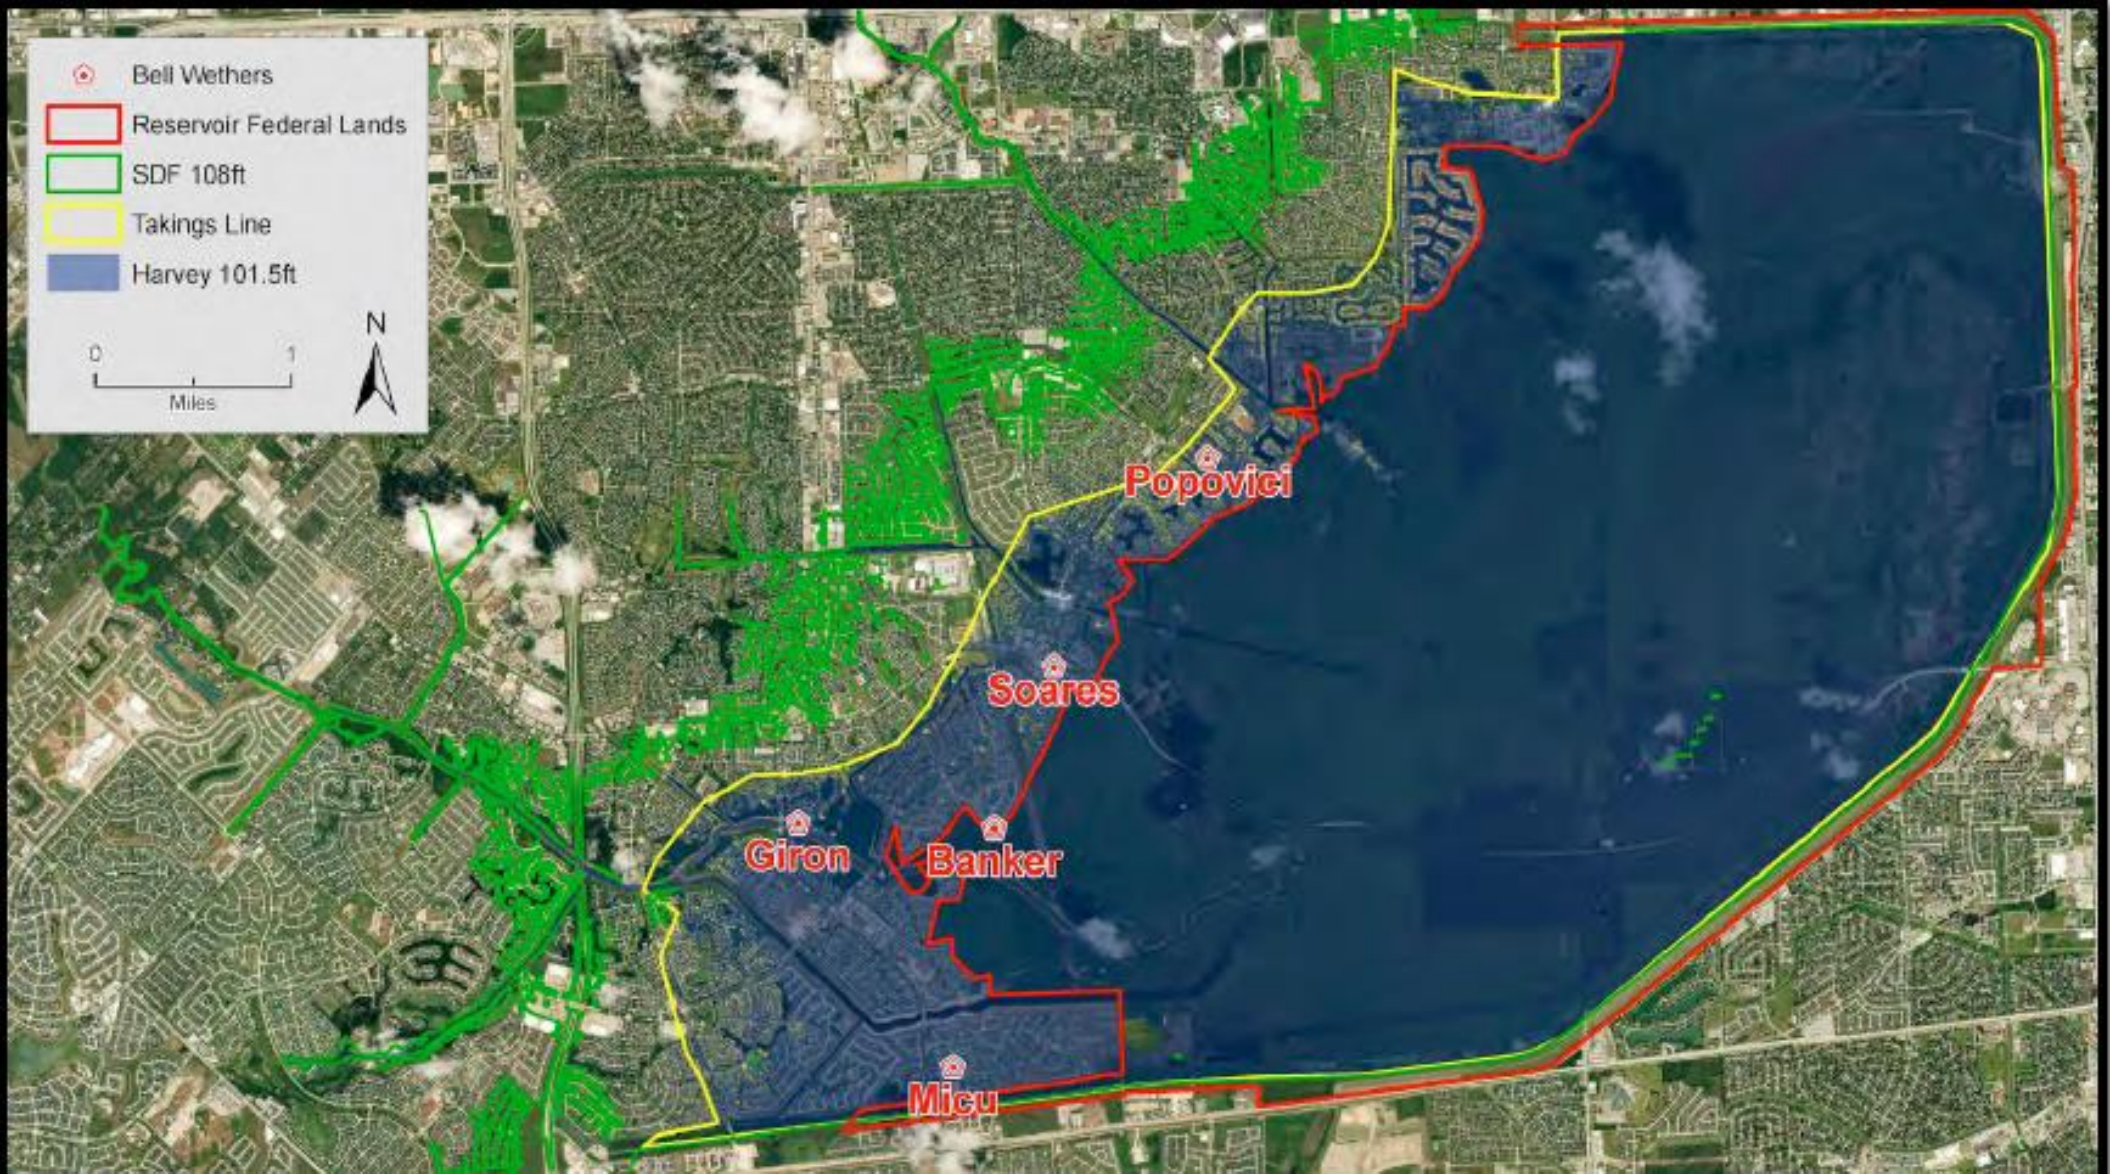

Legend:

-  Bell Wethers
-  Reservoir Federal Lands
-  SDF 108ft
-  Takings Line
-  Harvey 101.5ft

Scale: 0 to 1 Miles

North Arrow: N

Popovici

Soares

Giron

Banker